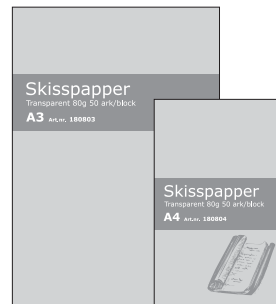

80 g / gsm

Antal / Amount Artikel / Article

A3	Skisspapper / Sketch pad	50 ark / sheets	180803	x
A4	Skisspapper / Sketch pad	50 ark / sheets	180804	x
A4	Spiral kortsida / short side	80 ark / sheets	180800	
A4	Spiral långsida / long side	80 ark / sheets	180802	

PH Neutralt / PH Neutral

Vitt papper / White paper

x - Limmad topp / Glued