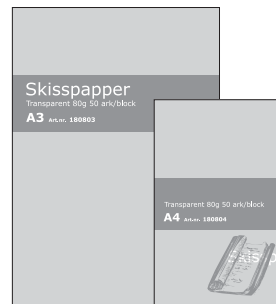

80 g / gsm

Antal / Amount Artikel / Article

A3	Skisspapper / Sketch pad	50 ark / sheets	180803	x
A4	Skisspapper / Sketch pad	50 ark / sheets	180804	x
A4	Spiral kortsida / short side	80 ark / sheets	180800	
A4	Spiral långsida / long side	80 ark / sheets	180802	

PH Neutralt / PH Neutral

Vitt papper / White paper

x - Limmad topp / Glued